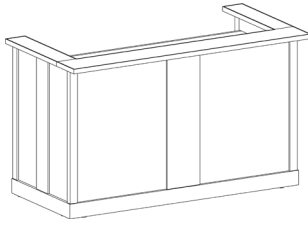

Judges Bench
60-84"W 36"D 42"H
36"H Worksurface

Power Optional

Podium
36"W 24"D 48"H
42"H Surface

Power Optional

Witness Stand
38"W 30"D 33"H
30"H Worksurface

Power Optional

Counsel Table
60-84"W 36-42"D 30"H
36"H Worksurface

Power Optional

CHARLES-DEPAUL
COURTROOM

Judges Table

Courtroom Podium

Witness Stand

Counsel Table

The Charles-DePaul Courtroom Collection

We merged the best elements from our two most popular transitional styles in the Charles-DePaul Courtroom Suite. Pulling from the popularity of the center-splat style found in the Charles Collection, we maintained the elegance of simplicity, as epitomized in the DePaul Collection to design the Charles-DePaul Courtroom Suite.