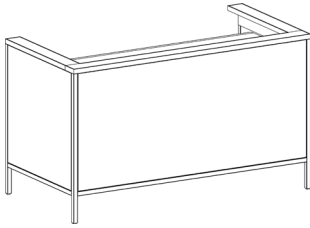

Judges Bench
60-84"W 36"D 42"H
36"H Worksurface

Power Optional

Podium
36"W 24"D 48"H
42"H Surface

Power Optional

Witness Stand
38"W 30"D 33"H
30"H Worksurface

Power Optional

Counsel Table
60-84"W 36-42"D 30"H
36"H Worksurface

Power Optional

**ROLAND
COURTROOM**

Judges Table

Courtroom Podium

Witness Stand

Counsel Table

The Roland Courtroom Collection

The Roland Collection Courtroom Suite includes Judge's Bench, Lectern, two Witness Stands, and two Attorney Tables. AGATI's Roland Collection maintains a striking presence with its stainless steel bases and stylish, modern design.