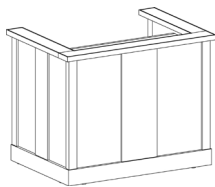

Judges Bench
60-84"W 36"D 42"H
36"H Worksurface

Power Optional

Podium
36"W 24"D 48"H
42"H Surface

Power Optional

Witness Stand
38"W 30"D 33"H
30"H Worksurface

Power Optional

Counsel Table
60-84"W 36-42"D 30"H
36"H Worksurface

Power Optional

CHARLES-DEPAUL
COURTROOM

Judges Table

Courtroom Podium

Witness Stand

Counsel Table

The Charles-DePaul Courtroom Collection

We merged the best elements from our two most popular transitional styles in the Charles-DePaul Courtroom Suite. Pulling from the popularity of the center-splat style found in the Charles Collection, we maintained the elegance of simplicity, as epitomized in the DePaul Collection to design the Charles-DePaul Courtroom Suite.