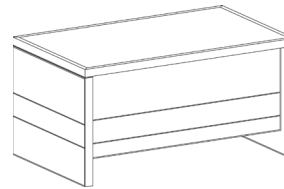

**BROWN
COURTROOM**

Judges Table

Courtroom Podium

Witness Stand

Counsel Table

The Brown Courtroom Collection

The Brown Collection Courtroom Suite includes Judge's Bench, Lectern, two Witness Stands, and two Attorney Tables. AGATI's Brown Collection makes a bold statement with a design motif achieved through the use of reveals.

Judges Bench
60-84"W 36"D 42"H
36"H Worksurface

Power Optional

Podium
36"W 24"D 48"H
42"H Surface

Power Optional

Witness Stand
38"W 30"D 33"H
30"H Worksurface

Power Optional

Counsel Table
60-84"W 36-42"D 30"H
36"H Worksurface

Power Optional

CHARLES-DEPAUL
COURTROOM

Judges Table

Courtroom Podium

Witness Stand

Counsel Table

The Charles-DePaul Courtroom Collection

We merged the best elements from our two most popular transitional styles in the Charles-DePaul Courtroom Suite. Pulling from the popularity of the center-splat style found in the Charles Collection, we maintained the elegance of simplicity, as epitomized in the DePaul Collection to design the Charles-DePaul Courtroom Suite.