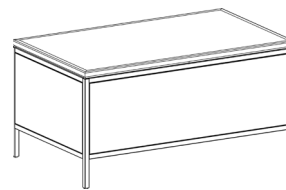

Judges Bench
60-84"W 36"D 42"H
36"H Worksurface

Power Optional

Podium
36"W 24"D 48"H
42"H Surface

Power Optional

Witness Stand
38"W 30"D 33"H
30"H Worksurface

Power Optional

Counsel Table
60-84"W 36-42"D 30"H
36"H Worksurface

Power Optional

**ROLAND
COURTROOM**

Judges Table

Courtroom Podium

Witness Stand

Counsel Table

The Roland Courtroom Collection

The Roland Collection Courtroom Suite includes Judge's Bench, Lectern, two Witness Stands, and two Attorney Tables. AGATI's Roland Collection maintains a striking presence with its stainless steel bases and stylish, modern design.