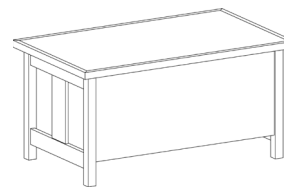

Judges Bench
60-84"W 36"D 42"H
36"H Worksurface

Power Optional

Podium
36"W 24"D 48"H
42"H Surface

Power Optional

Witness Stand
38"W 30"D 33"H
30"H Worksurface

Power Optional

Counsel Table
60-84"W 36-42"D 30"H
36"H Worksurface

Power Optional

CHARLES-DEPAUL
COURTROOM

Judges Table

Courtroom Podium

Witness Stand

Counsel Table

The Charles-DePaul Courtroom Collection

We merged the best elements from our two most popular transitional styles in the Charles-DePaul Courtroom Suite. Pulling from the popularity of the center-splat style found in the Charles Collection, we maintained the elegance of simplicity, as epitomized in the DePaul Collection to design the Charles-DePaul Courtroom Suite.

Power Optional

**ROLAND
COURTROOM**

Judges Table

Courtroom Podium

Witness Stand

Counsel Table

The Roland Courtroom Collection

The Roland Collection Courtroom Suite includes Judge's Bench, Lectern, two Witness Stands, and two Attorney Tables. AGATI's Roland Collection maintains a striking presence with its stainless steel bases and stylish, modern design.