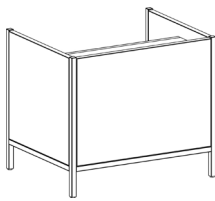

Judges Bench
60-84"W 36"D 42"H
36"H Worksurface

Power Optional

Podium
36"W 24"D 48"H
42"H Surface

Power Optional

Witness Stand
38"W 30"D 33"H
30"H Worksurface

Power Optional

Counsel Table
60-84"W 36-42"D 30"H
36"H Worksurface

Power Optional

**ROLAND
COURTROOM**

Judges Table

Courtroom Podium

Witness Stand

Counsel Table

The Roland Courtroom Collection

The Roland Collection Courtroom Suite includes Judge's Bench, Lectern, two Witness Stands, and two Attorney Tables. AGATI's Roland Collection maintains a striking presence with its stainless steel bases and stylish, modern design.