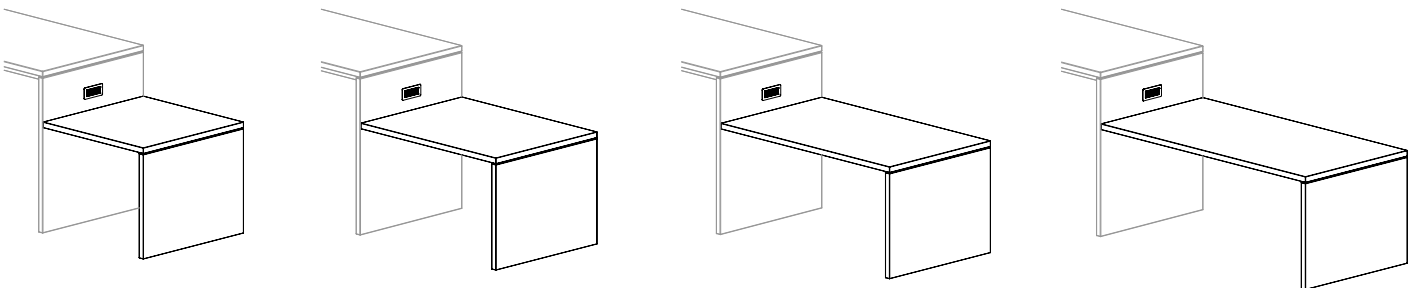

Choose from a wide array of durable materials to compliment your design.

AGATI
FURNITURE

www.agati.com

POWER TABLE

Specifications

- Top & Side Panels: Plastic Laminate or Stone
- Base: Stainless Steel or Powder Coat
- 72" Wide Includes 1 Electrical unit on table-top
- 96" Wide Includes 2 Electrical units on table-top
- 118" Wide Includes 3 Electrical units on table-top
- Each electrical unit includes 2 Power and 1 USB A+C port

Dimensions

Width: 72", 96", or 118"
Depth: 36", 42", or 48"
Height: 30"

- Can meet ADA Standards

AGATI
FURNITURE

POWER BAR - ADA EXTENSION

ADA compliant, this extension option changes the Power Bar to a two-height bar, making it more universally accessible.

Electrical unit is added to side panel of the standard height Power Bar.

Specifications

- Top & Side Panels: Plastic Laminate or Stone
- Base: Stainless Steel or Powder Coat
- Each electrical unit includes 2 Power and 1 USB A+C port

Dimensions

Width: 36", 48", 60" or 72"
Depth: 30" or 36"
Height: 30"