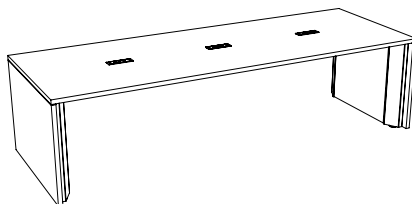

SKINNY POWER

Specifications

- With or without mounted screen and modesty panel (all one piece)
- Top & Side Panels: Plastic Laminate or Stone
Base: Stainless Steel or Powder Coat
- 72" Wide Includes 1 Electrical unit per side
96" Wide Includes 2 Electrical units per side
118" Wide Includes 3 Electrical units per side
- Each electrical unit includes 2 Power and 1 USB A+C port
- Single-sided power is available upon request.
Single-sided power is standard when modesty panel is specified

Dimensions

Width: 72", 96", or 118"
Depth: 18", or 24"
Height: 42"

Note: Skinny Bar needs to be bolted down at both ends

AGATI
FURNITURE

www.agati.com

POWER TABLE

AGATI's Power Table is striking as a stand alone piece, with it's strong, streamlined design.

Collaboration tables give users community space to recharge and work together or alone.

Pair with Power Bars to give users alternate height options while maintaining a cohesive aesthetic.

Outlets on the work surface leave space underneath clear for users when seated at table height.

Choose from a wide array of durable materials to compliment your design.

AGATI
FURNITURE

www.agati.com

POWER TABLE

Specifications

- Top & Side Panels: Plastic Laminate or Stone
- Base: Stainless Steel or Powder Coat
- 72" Wide Includes 1 Electrical unit on table-top
- 96" Wide Includes 2 Electrical units on table-top
- 118" Wide Includes 3 Electrical units on table-top
- Each electrical unit includes 2 Power and 1 USB A+C port