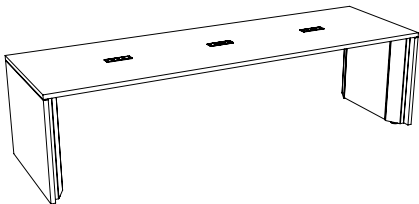

SKINNY POWER

Specifications

- With or without mounted screen and modesty panel (all one piece)
- Top & Side Panels: Plastic Laminate or Stone
Base: Stainless Steel or Powder Coat
- 72" Wide Includes 1 Electrical unit per side
96" Wide Includes 2 Electrical units per side
118" Wide Includes 3 Electrical units per side
- Each electrical unit includes 2 Power and 1 USB A+C port
- Single-sided power is available upon request.
Single-sided power is standard when modesty panel is specified

Dimensions

Width: 72", 96", or 118"
Depth: 18", or 24"
Height: 42"

Note: Skinny Bar needs to be bolted down at both ends

AGATI
FURNITURE

www.agati.com

POWER TABLE

AGATI's Power Table is striking as a stand alone piece, with it's strong, streamlined design.

Collaboration tables give users community space to recharge and work together or alone.

Pair with Power Bars to give users alternate height options while maintaining a cohesive aesthetic.

Outlets on the work surface leave space underneath clear for users when seated at table height.

Choose from a wide array of durable materials to compliment your design.

AGATI
FURNITURE

www.agati.com

POWER TABLE

Specifications

- Top & Side Panels: Plastic Laminate or Stone
- Base: Stainless Steel or Powder Coat
- 72" Wide Includes 1 Electrical unit on table-top
- 96" Wide Includes 2 Electrical units on table-top
- 118" Wide Includes 3 Electrical units on table-top
- Each electrical unit includes 2 Power and 1 USB A+C port