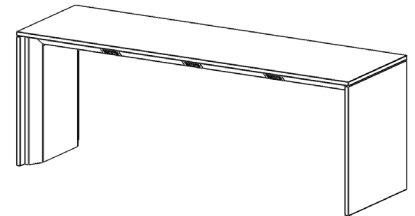

A charging station with power outlets that line the edge of the work surface, the Power Bar is as functional as it is stylish.

Wire management is contained behind the side panels, so all you see is a modern and inviting space.

AGATI
FURNITURE

www.agati.com

POWER BAR

Specifications

- Top & Side Panels: Plastic Laminate or Stone
- Base: Stainless Steel or Powder Coat
- 72" Wide Includes 1 Electrical unit per side
- 96" Wide Includes 2 Electrical units per side
- 118" Wide Includes 3 Electrical units per side
- Each electrical unit includes 2 Power and 1 USB A+C port

Dimensions

Width: 72", 96", or 118"
Depth: 36", or 30"
Height: 42"

**Custom options available upon request.*

SKINNY POWER BAR

Maximize usable space with the Skinny Power Bar along windows, walls, or in the center of a room.

SKINNY POWER

Specifications

- With or without mounted screen and modesty panel (all one piece)
- Top & Side Panels: Plastic Laminate or Stone
Base: Stainless Steel or Powder Coat
- 72" Wide Includes 1 Electrical unit per side
96" Wide Includes 2 Electrical units per side
118" Wide Includes 3 Electrical units per side
- Each electrical unit includes 2 Power and 1 USB A+C port
- Single-sided power is available upon request.
Single-sided power is standard when modesty panel is specified