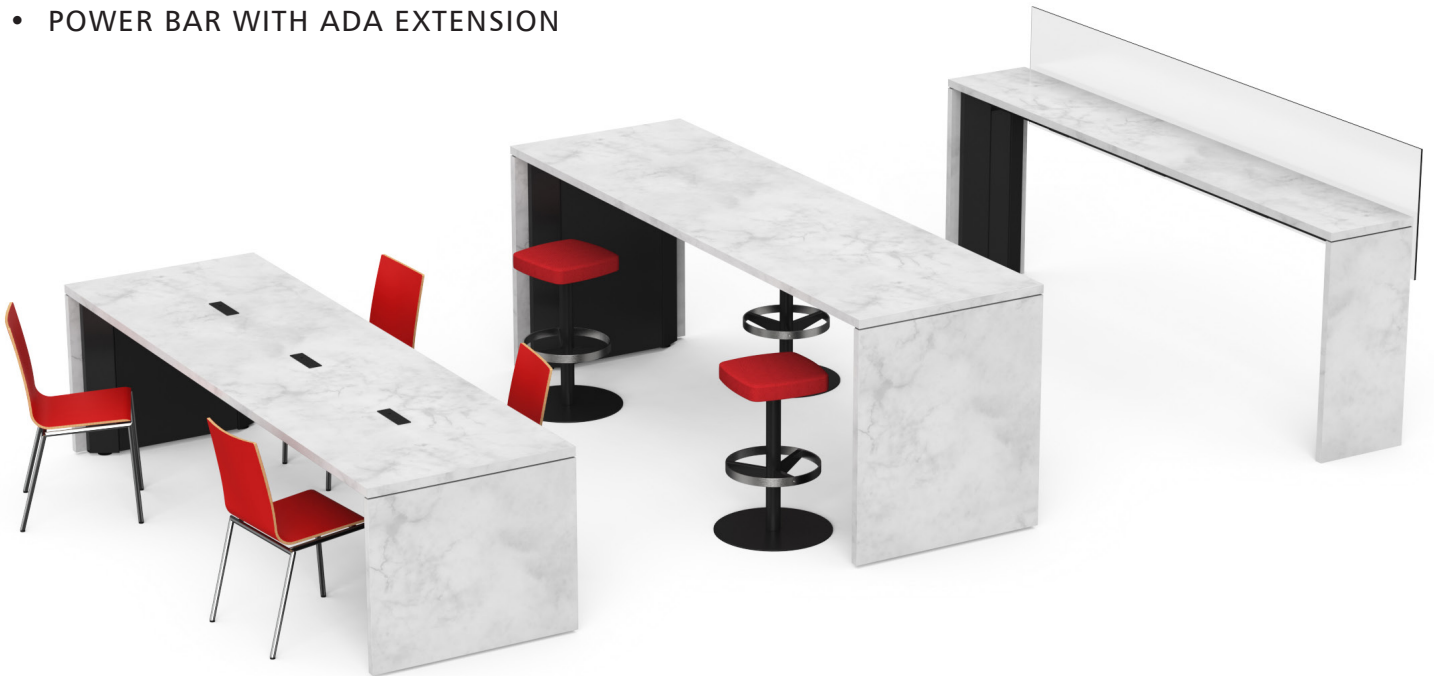

POWER BAR/TABLE COLLECTION

Available options:

- POWER TABLE
- POWER BAR
- SKINNY POWER BAR
- POWER BAR WITH ADA EXTENSION

Help your patrons recharge.

AGATI's Power Bar/Table Collection upgrades public spaces by providing functionality for users in a clean, minimal design. Combine pieces from the collection for a cohesive aesthetic.

A charging station with power outlets that line the edge of the work surface, the Power Bar is as functional as it is stylish.

Wire management is contained behind the side panels, so all you see is a modern and inviting space.

AGATI
FURNITURE

www.agati.com

POWER BAR

Specifications

- Top & Side Panels: Plastic Laminate or Stone
- Base: Stainless Steel or Powder Coat
- 72" Wide Includes 1 Electrical unit per side
- 96" Wide Includes 2 Electrical units per side
- 118" Wide Includes 3 Electrical units per side
- Each electrical unit includes 2 Power and 1 USB A+C port

SKINNY POWER

Specifications

- With or without mounted screen and modesty panel (all one piece)
- Top & Side Panels: Plastic Laminate or Stone
Base: Stainless Steel or Powder Coat
- 72" Wide Includes 1 Electrical unit per side
96" Wide Includes 2 Electrical units per side
118" Wide Includes 3 Electrical units per side
- Each electrical unit includes 2 Power and 1 USB A+C port
- Single-sided power is available upon request.
Single-sided power is standard when modesty panel is specified