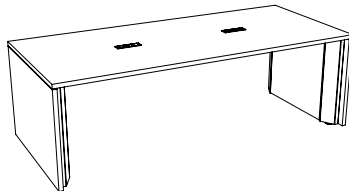

SKINNY POWER

Specifications

- With or without mounted screen and modesty panel (all one piece)
- Top & Side Panels: Plastic Laminate or Stone
Base: Stainless Steel or Powder Coat
- 72" Wide Includes 1 Electrical unit per side
96" Wide Includes 2 Electrical units per side
118" Wide Includes 3 Electrical units per side
- Each electrical unit includes 2 Power and 1 USB A+C port
- Single-sided power is available upon request.
Single-sided power is standard when modesty panel is specified

Dimensions

Width: 72", 96", or 118"
Depth: 18", or 24"
Height: 42"

Note: Skinny Bar needs to be bolted down at both ends

AGATI
FURNITURE

www.agati.com

POWER TABLE

AGATI's Power Table is striking as a stand alone piece, with it's strong, streamlined design.

Collaboration tables give users community space to recharge and work together or alone.

Pair with Power Bars to give users alternate height options while maintaining a cohesive aesthetic.

Outlets on the work surface leave space underneath clear for users when seated at table height.

Choose from a wide array of durable materials to compliment your design.

AGATI
FURNITURE

www.agati.com

POWER TABLE

Specifications

- Top & Side Panels: Plastic Laminate or Stone
- Base: Stainless Steel or Powder Coat
- 72" Wide Includes 1 Electrical unit on table-top
- 96" Wide Includes 2 Electrical units on table-top
- 118" Wide Includes 3 Electrical units on table-top
- Each electrical unit includes 2 Power and 1 USB A+C port