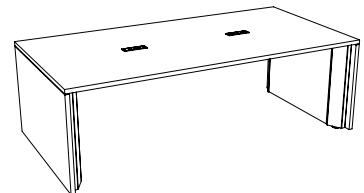

SKINNY POWER

Specifications

- With or without mounted screen and modesty panel (all one piece)
- Top & Side Panels: Plastic Laminate or Stone
Base: Stainless Steel or Powder Coat
- 72" Wide Includes 1 Electrical unit per side
96" Wide Includes 2 Electrical units per side
118" Wide Includes 3 Electrical units per side
- Each electrical unit includes 2 Power and 1 USB A+C port
- Single-sided power is available upon request.
Single-sided power is standard when modesty panel is specified

Dimensions

Width: 72", 96", or 118"
Depth: 18", or 24"
Height: 42"

Note: Skinny Bar needs to be bolted down at both ends

AGATI
FURNITURE

www.agati.com

POWER TABLE

AGATI's Power Table is striking as a stand alone piece, with it's strong, streamlined design.

Collaboration tables give users community space to recharge and work together or alone.

Pair with Power Bars to give users alternate height options while maintaining a cohesive aesthetic.

Outlets on the work surface leave space underneath clear for users when seated at table height.

Choose from a wide array of durable materials to compliment your design.

AGATI
FURNITURE

www.agati.com

POWER TABLE

Specifications

- Top & Side Panels: Plastic Laminate or Stone
- Base: Stainless Steel or Powder Coat
- 72" Wide Includes 1 Electrical unit on table-top
- 96" Wide Includes 2 Electrical units on table-top
- 118" Wide Includes 3 Electrical units on table-top
- Each electrical unit includes 2 Power and 1 USB A+C port