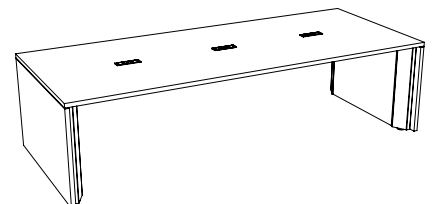

SKINNY POWER

Specifications

- With or without mounted screen and modesty panel (all one piece)
- Top & Side Panels: Plastic Laminate or Stone
Base: Stainless Steel or Powder Coat
- 72" Wide Includes 1 Electrical unit per side
96" Wide Includes 2 Electrical units per side
118" Wide Includes 3 Electrical units per side
- Each electrical unit includes 2 Power and 1 USB A+C port
- Single-sided power is available upon request.
Single-sided power is standard when modesty panel is specified

Dimensions

Width: 72", 96", or 118"
Depth: 18", or 24"
Height: 42"

Note: Skinny Bar needs to be bolted down at both ends

AGATI
FURNITURE

www.agati.com

POWER TABLE

AGATI's Power Table is striking as a stand alone piece, with it's strong, streamlined design.

Collaboration tables give users community space to recharge and work together or alone.

Pair with Power Bars to give users alternate height options while maintaining a cohesive aesthetic.

Outlets on the work surface leave space underneath clear for users when seated at table height.

Choose from a wide array of durable materials to compliment your design.

AGATI
FURNITURE

www.agati.com

POWER TABLE

Specifications

- Top & Side Panels: Plastic Laminate or Stone
- Base: Stainless Steel or Powder Coat
- 72" Wide Includes 1 Electrical unit on table-top
- 96" Wide Includes 2 Electrical units on table-top
- 118" Wide Includes 3 Electrical units on table-top
- Each electrical unit includes 2 Power and 1 USB A+C port