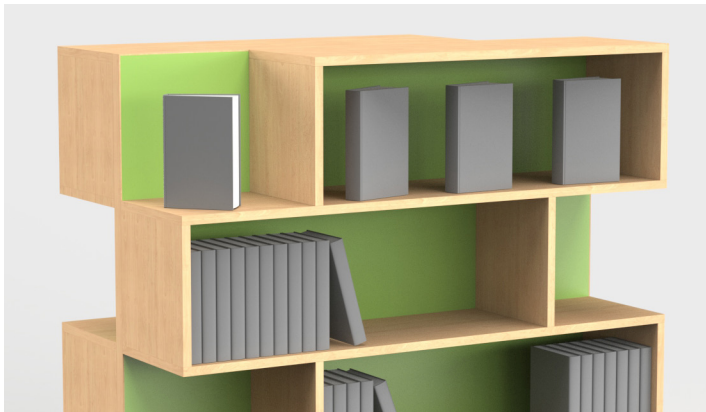

BRICKS

Display Shelving

Architectural Displays

Bricks presents a novel approach to display shelving, characterized by its architectural aesthetic of vertically stacked bricks. This design provides ample space for showcasing books, complemented by side nooks ideal for displaying items or new additions to your collection. And the offer for two tone adds flare to the books being displayed inside, along with adding color to your library.

PRODUCT LINE

Bricks 36"
• 36" W x 24"D x 42"H

Bricks 36"
• 36" W x 24"D x 54"H

Bricks 48"
• 48" W x 24"D x 42"H

Bricks 48"
• 48" W x 24"D x 54"H

SPECIFICATIONS

Plastic Laminate Options

Standard Plastic Laminates

Base Options

Hidden Non-Locking Casters
Levelers