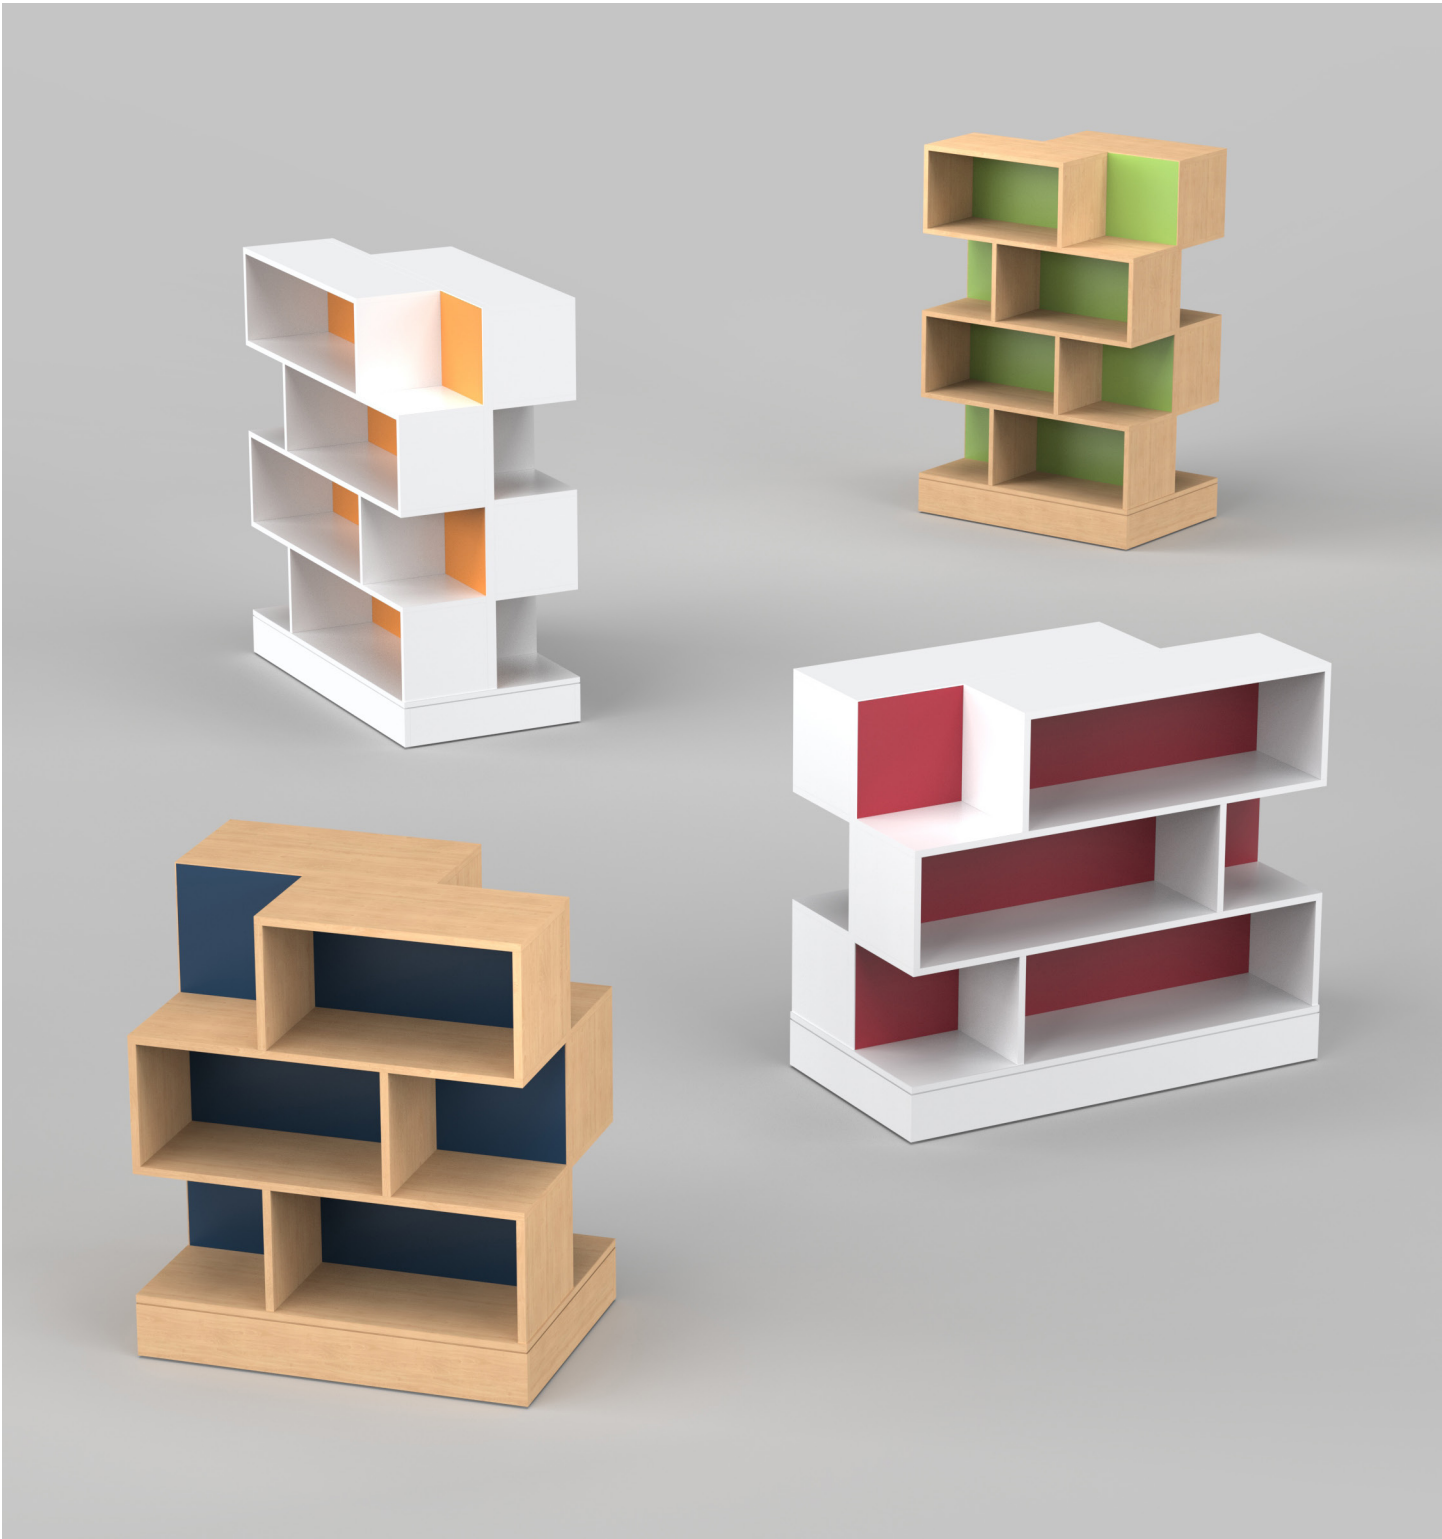

BRICKS

Display Shelving

Architectural Displays

Bricks presents a novel approach to display shelving, characterized by its architectural aesthetic of vertically stacked bricks. This design provides ample space for showcasing books, complemented by side nooks ideal for displaying items or new additions to your collection. And the offer for two tone adds flare to the books being displayed inside, along with adding color to your library.

PRODUCT LINE

Bricks 36"
• 36" W x 24"D x 42"H

Bricks 36"
• 36" W x 24"D x 54"H

Bricks 48"
• 48" W x 24"D x 42"H

Bricks 48"
• 48" W x 24"D x 54"H

SPECIFICATIONS

Plastic Laminate Options

Standard Plastic Laminates

Base Options

Hidden Non-Locking Casters
Levelers